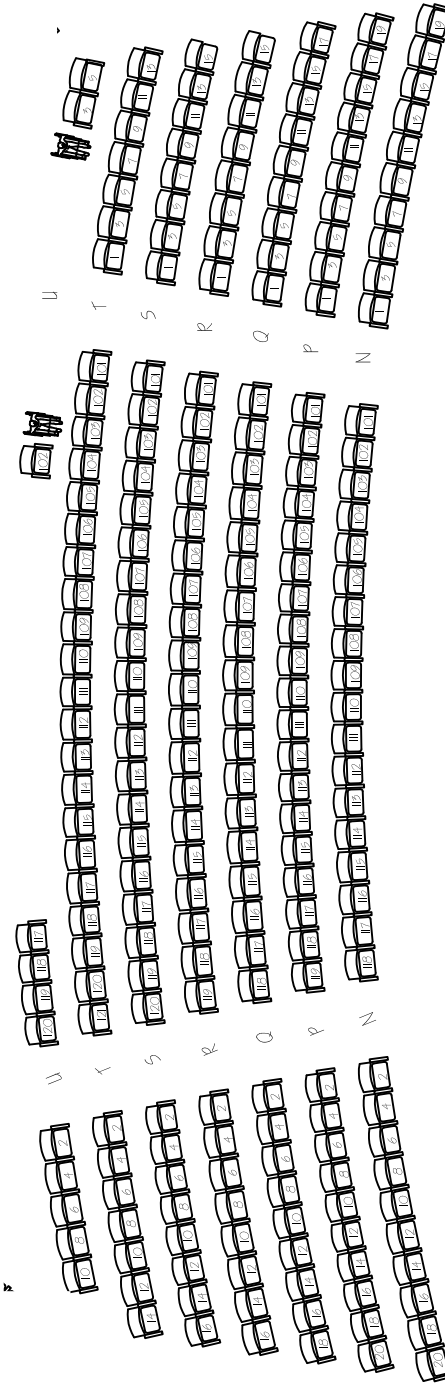

PARLERE
Total Seating in Section: 231

ORCHESTRA
Total Seating in Section: 314

Bonita Center for the Arts Seating Capacity 700