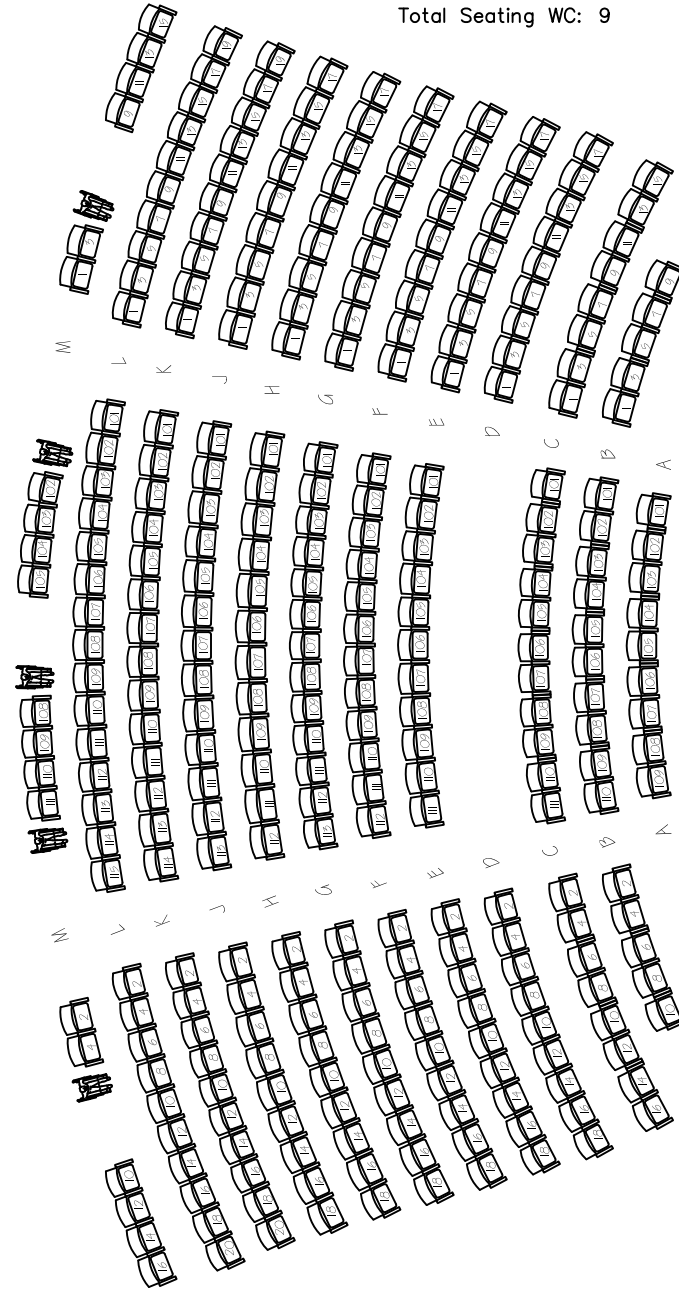

PARLERE
Total Seating in Section: 231

ORCHESTRA
Total Seating in Section: 314

Bonita Center for the Arts Seating Capacity 700